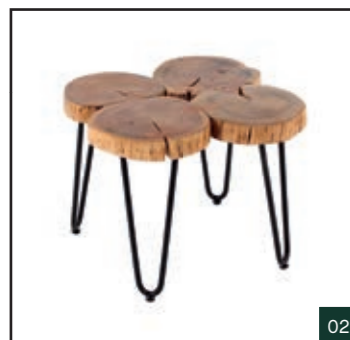

01

01

03

02

03

03

03

02

04

04

01 Sidetable Mali 30 naturel + black leg

material: wood + metal
REF. A6470

H 47 cm W 30 cm D 30 cm

02 Sidetable Mali 60 naturel + black leg

material: wood + metal
REF. A6471

H 47 cm W 60 cm D 60 cm

03 Sidetable Pino naturel + black leg

material: wood + metal

S
REF. A6478
H 44 cm W 30 cm D 30 cm

M
REF. A6479
H 53 cm W 35 cm D 35 cm

L
REF. A6480
H 64 cm W 38 cm D 38 cm

04 Sidetable Trunck

material: acacia + metal
*shapes can vary From picture

S
REF. A1502
H 45 cm W 58 cm D 58 cm

M
REF. A1503
H 50 cm W 60 cm D 60 cm

L
REF. A1504
H 55 cm W 67 cm D 67 cm