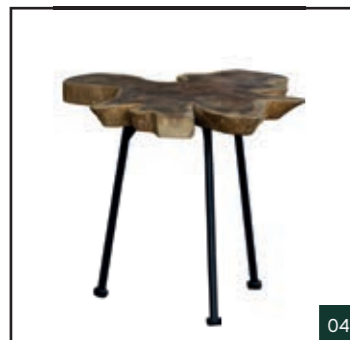

01

01

03

02

03

03

03

02

04

04

01 Sidetable Mali 30 naturel + black leg

material: wood + metal
REF. A6470

H 47 cm W 30 cm D 30 cm

02 Sidetable Mali 60 naturel + black leg

material: wood + metal
REF. A6471

H 47 cm W 60 cm D 60 cm

03 Sidetable Pino naturel + black leg

material: wood + metal

S
REF. A6478
H 44 cm W 30 cm D 30 cm

M
REF. A6479
H 53 cm W 35 cm D 35 cm

L
REF. A6480
H 64 cm W 38 cm D 38 cm

04 Sidetable Trunck

material: acacia + metal
*shapes can vary From picture

S
REF. A1502
H 45 cm W 58 cm D 58 cm

M
REF. A1503
H 50 cm W 60 cm D 60 cm

L
REF. A1504
H 55 cm W 67 cm D 67 cm