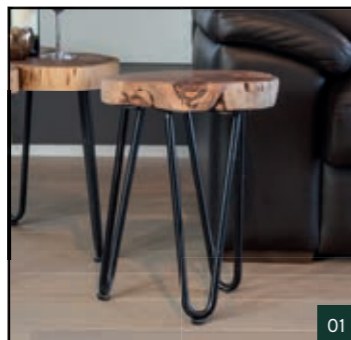

01

01

03

02

03

03

03

02

04

04

01 Sidetable Mali 30 naturel + black leg

material: wood + metal
REF. A6470

H 47 cm W 30 cm D 30 cm

02 Sidetable Mali 60 naturel + black leg

material: wood + metal
REF. A6471

H 47 cm W 60 cm D 60 cm

03 Sidetable Pino naturel + black leg

material: wood + metal

S
REF. A6478
H 44 cm W 30 cm D 30 cm

M
REF. A6479
H 53 cm W 35 cm D 35 cm

L
REF. A6480
H 64 cm W 38 cm D 38 cm

04 Sidetable Trunck

material: acacia + metal
*shapes can vary From picture

S
REF. A1502
H 45 cm W 58 cm D 58 cm

M
REF. A1503
H 50 cm W 60 cm D 60 cm

L
REF. A1504
H 55 cm W 67 cm D 67 cm