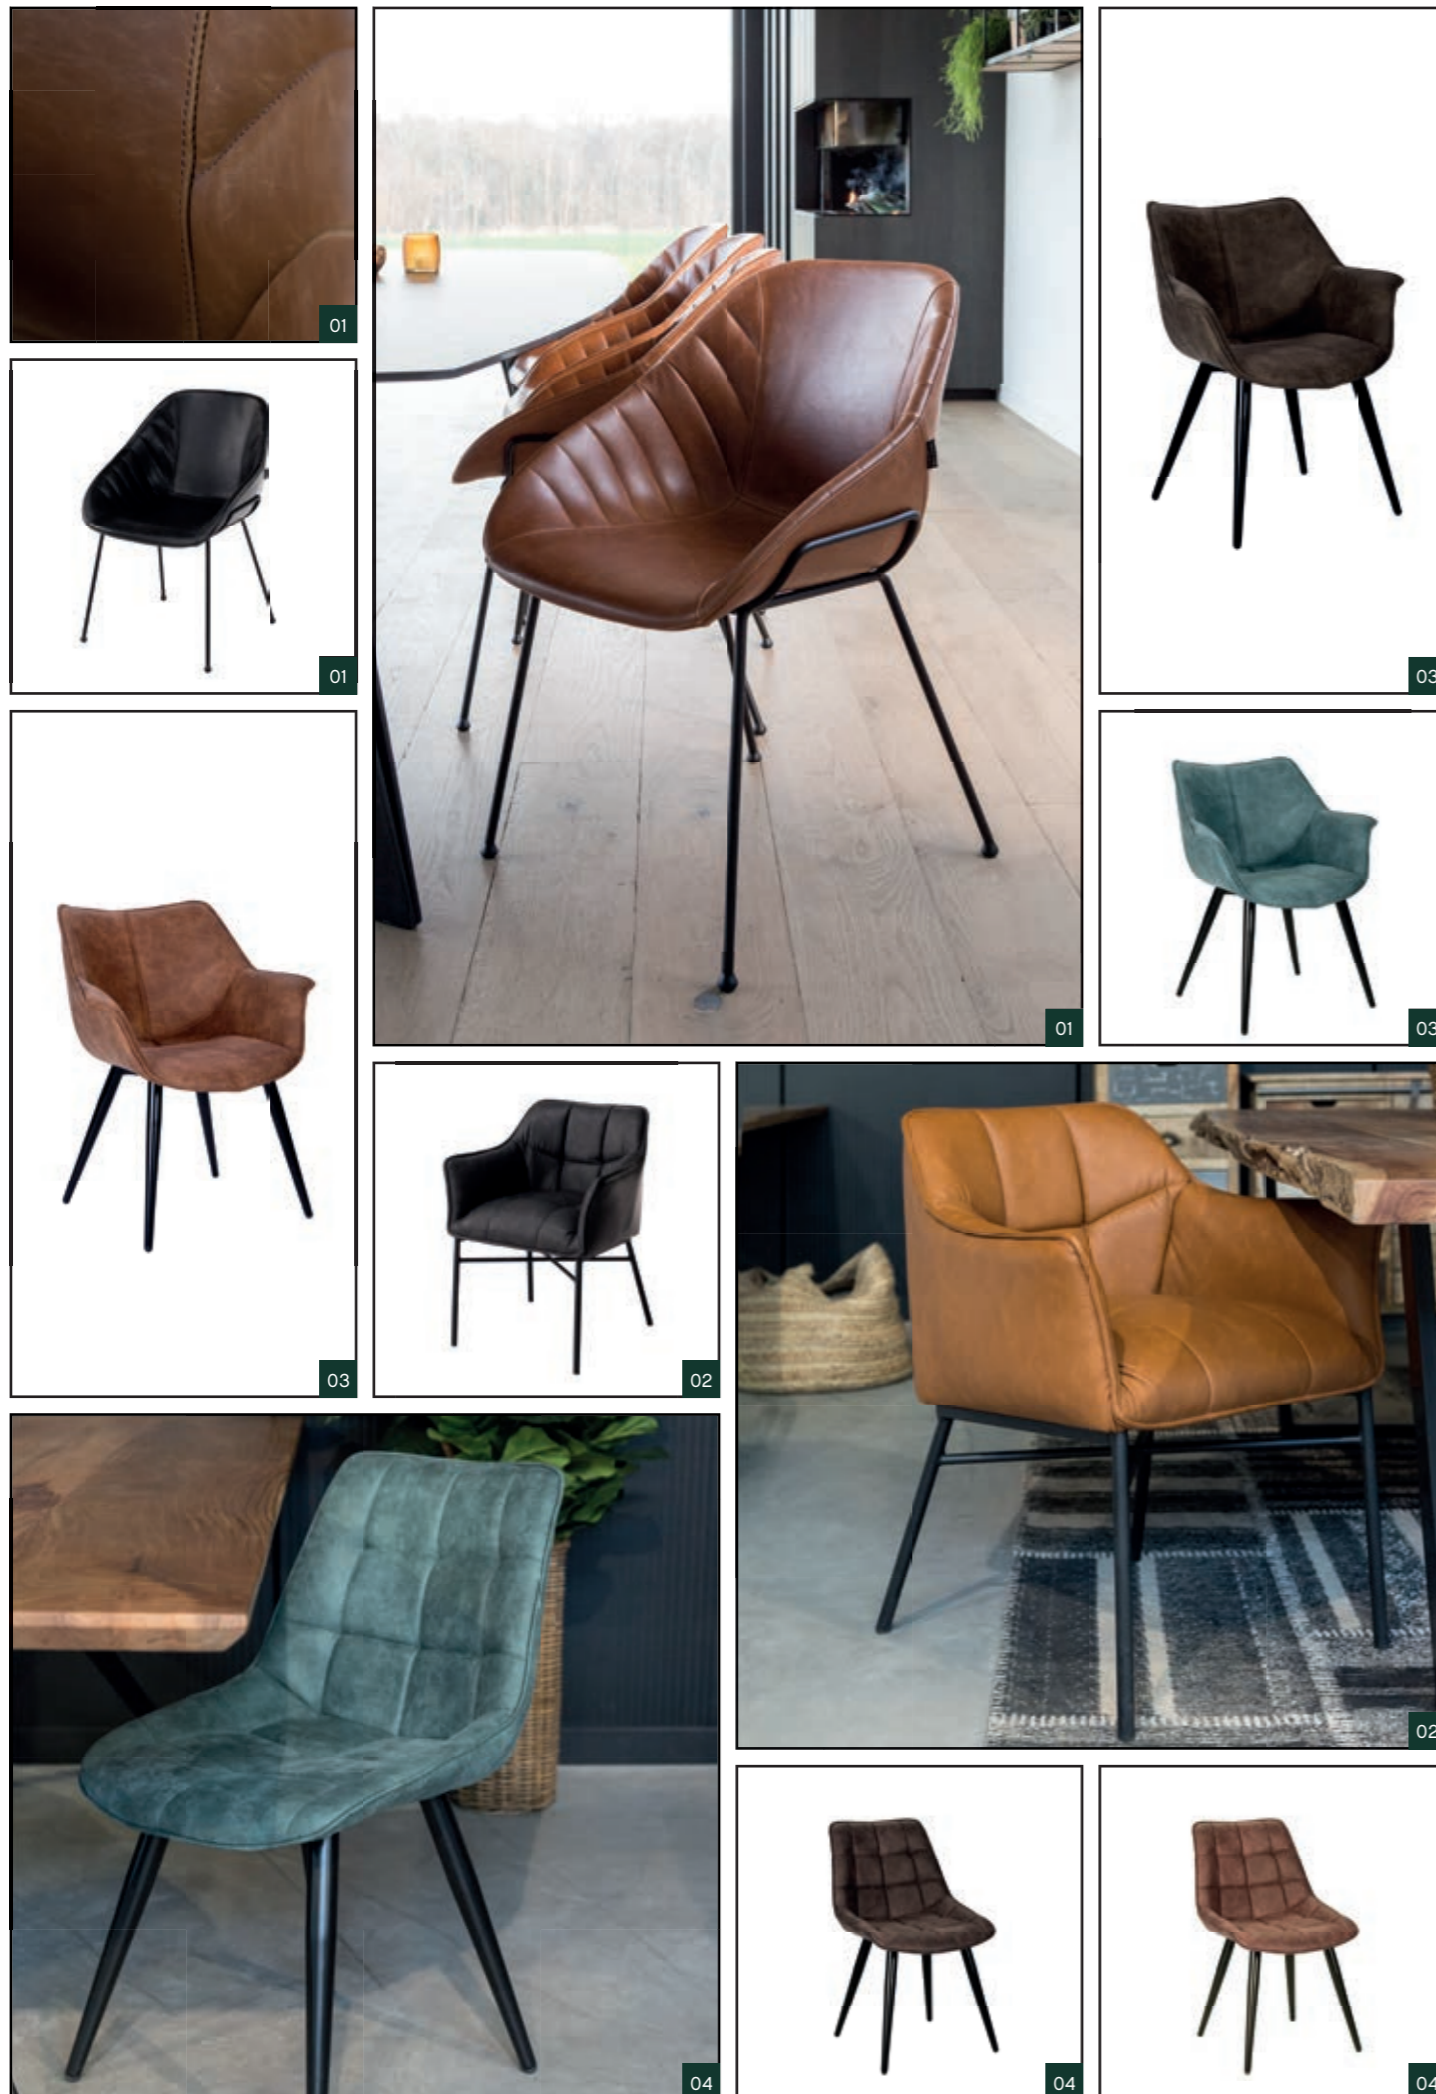

## 03 Chair Patricia + black leg

material: pu + metal leg  
H 79 cm W 48 cm D 56 cm

single brown  
REF. 60058SBPB

ginger  
REF. A1240

black  
REF. A6932

**01 Chair Italo + black leg**

material: pu + metal leg  
 H 82 cm W 55 cm D 60 cm