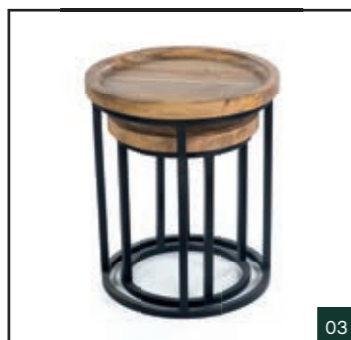

01

02

01

01

01

01

03

03

03

01

Sidetable Efran

material: acacia + metal

38*38

REF. A6874

H 49 cm W 38 cm D 38 cm

53*53

REF. A6875

H 41 cm W 53 cm D 53 cm

80*80

REF. A6876

H 45 cm W 80 cm D 80 cm

02

Sidetable Utah

material: acacia + metal

S

REF. A6871

H 35 cm W 30 cm D 30 cm

M

REF. A6872

H 40 cm W 40 cm D 40 cm

L

REF. A6873

H 49 cm W 45 cm D 45 cm

03

S/2 Sidetables Simba wood + black leg

material: mango wood + iron

REF. A2434

S H 50 cm W 42 cm D 42 cm

L H 57 cm W 48 cm D 48 cm