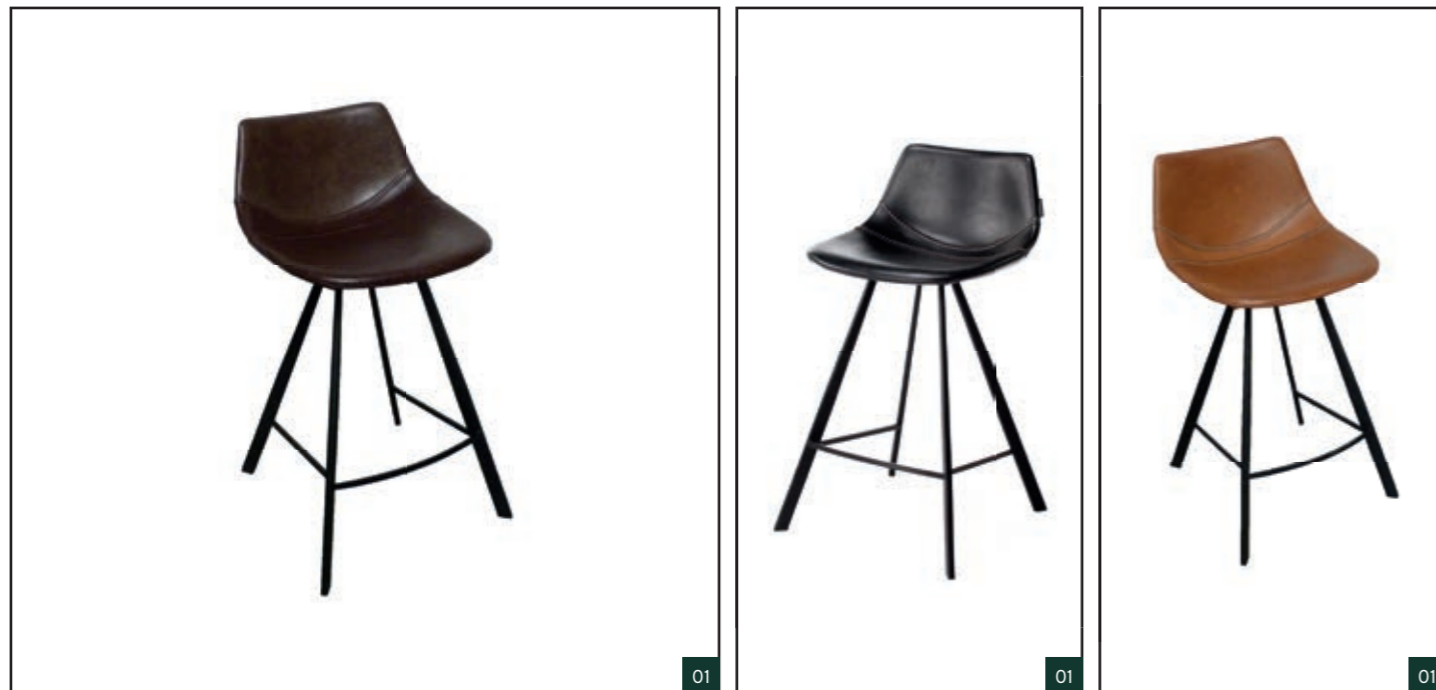

## 02 Counter chair Patricia + black leg (For tables of 90 cm)

material: pu + metal leg  
H 90 cm W 53 cm D 46 cm HS 65 cm

-  ginger  
REF. A1239
-  single brown  
REF. A298
-  black  
REF. A6933

## 03 Barchair Patricia + black leg (For tables of 110 cm)

material: pu + metal leg  
H 102 cm W 50 cm D 50 cm HS 76 cm

-  single brown  
REF. 60057SBPB
-  black  
REF. A6934

01