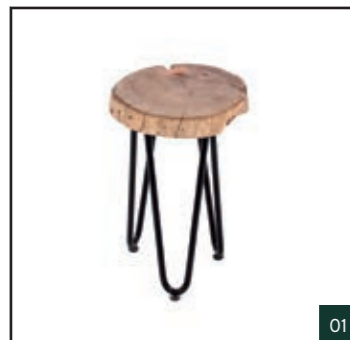

01

01

03

02

03

03

03

02

04

04

01 Sidetable Mali 30 naturel + black leg

material: wood + metal
REF. A6470

H 47 cm W 30 cm D 30 cm

02 Sidetable Mali 60 naturel + black leg

material: wood + metal
REF. A6471

H 47 cm W 60 cm D 60 cm

03 Sidetable Pino naturel + black leg

material: wood + metal

S
REF. A6478
H 44 cm W 30 cm D 30 cm

M
REF. A6479
H 53 cm W 35 cm D 35 cm

L
REF. A6480
H 64 cm W 38 cm D 38 cm

04 Sidetable Trunck

material: acacia + metal
*shapes can vary From picture

S
REF. A1502
H 45 cm W 58 cm D 58 cm

M
REF. A1503
H 50 cm W 60 cm D 60 cm

L
REF. A1504
H 55 cm W 67 cm D 67 cm