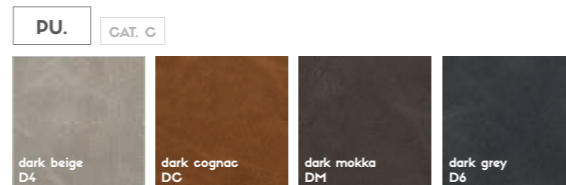

Choose your seat.color