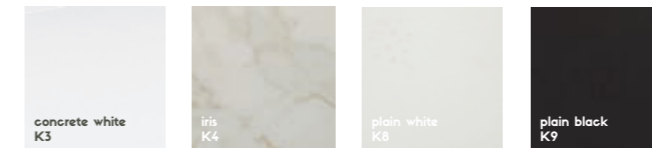

Choose your top.color

CHIC CERAMIC.5MM