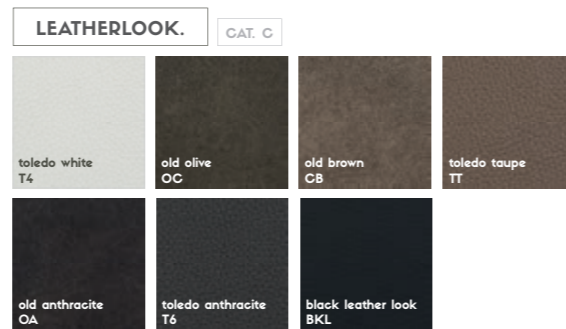

Choose your seat.color