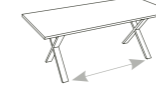

W220 . D100 . H74 cm

142 cm

178 cm

178 cm

178 cm

142 cm

W240 . D100 . H74 cm

162 cm

198 cm

198 cm

198 cm

162 cm

W260 . D100 . H74 cm

182 cm

218 cm

218 cm

218 cm

182 cm

W280 . D100 . H74 cm

202 cm

238 cm

238 cm

238 cm

202 cm

W300 . D100 . H74 cm

222 cm

258 cm

258 cm

258 cm

222 cm

W220 . D110 . H74 cm

142 cm

178 cm

178 cm

178 cm

142 cm

W240 . D110 . H74 cm

162 cm

198 cm

198 cm

198 cm

162 cm

W260 . D110 . H74 cm

182 cm

218 cm

218 cm

218 cm

182 cm

W280 . D110 . H74 cm

202 cm

238 cm

238 cm

238 cm

202 cm

W300 . D110 . H74 cm

222 cm

258 cm

258 cm

258 cm

222 cm

W220 . D130 . H74 cm

142 cm

178 cm

178 cm

178 cm

142 cm

W240 . D130 . H74 cm

162 cm

198 cm

198 cm

198 cm

162 cm

W260 . D130 . H74 cm

182 cm

218 cm

218 cm

218 cm

182 cm

W280 . D130 . H74 cm

202 cm

238 cm

238 cm

238 cm

202 cm

W300 . D130 . H74 cm

222 cm

258 cm

258 cm

258 cm

222 cm

DIMENSIONS.

ROUND

Ø135 . H74 cm

Ø140 . H74 cm

Ø150 . H74 cm

Ø160 . H74 cm