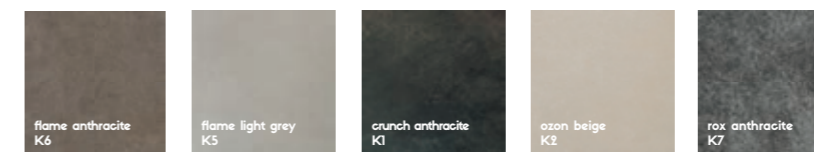

EASY CERAMIC.5MM