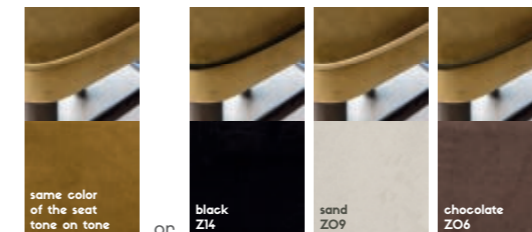

## Possible options

A. PIPING.

you can choose From tone on tone or From 3 colors

B. SOCKS.

you can choose From 3 colors

more info about the possible seat color and leg color on page 66 - 67

## Possible options

A. PIPING.

you can choose From tone on tone or From 3 colors

more info about the possible seat color and leg color on page 66 - 67

Counter chair Ana  
p. 44

Dining chair Fay  
p. 40

Dining table Jos  
p. 85