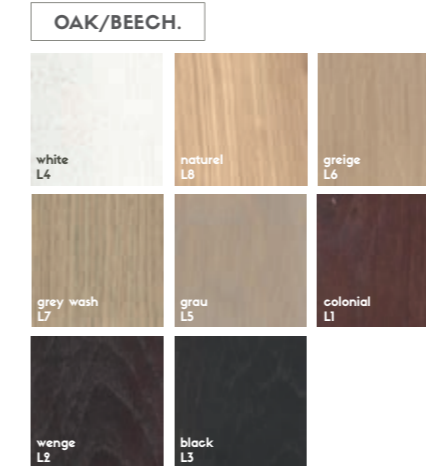

Choose your leg.color