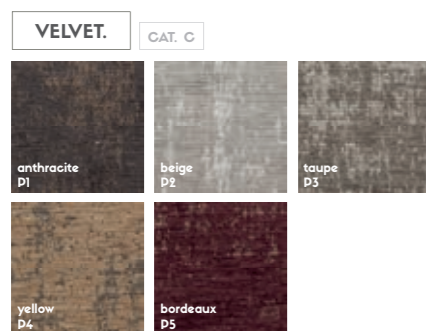

Choose your seat.color