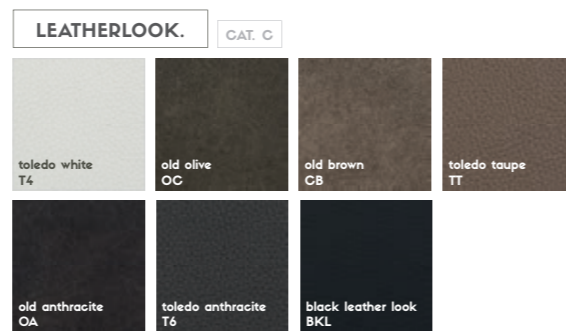

Choose your seat.color