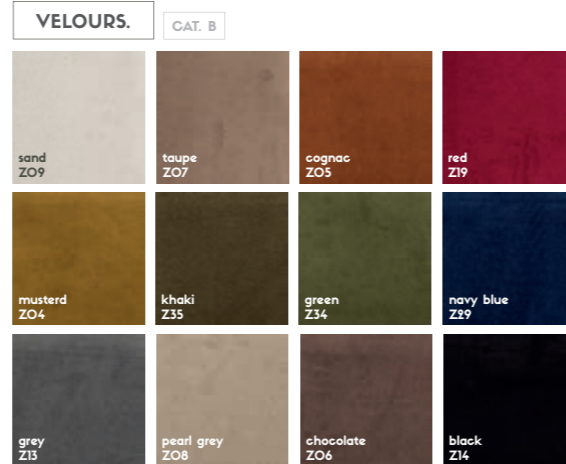

Choose your seat.color