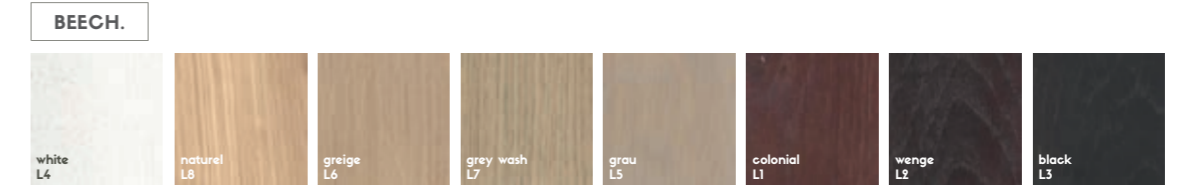

Choose your leg.color