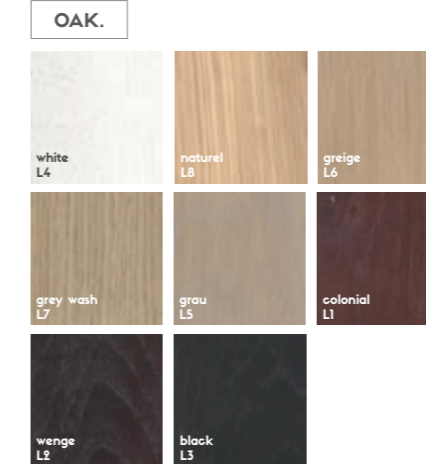

Choose your leg.color