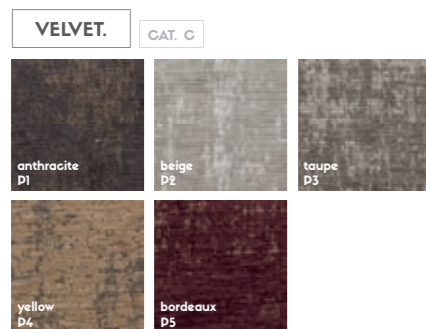

Choose your seat.color