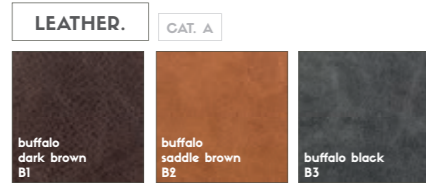

Choose your seat.color