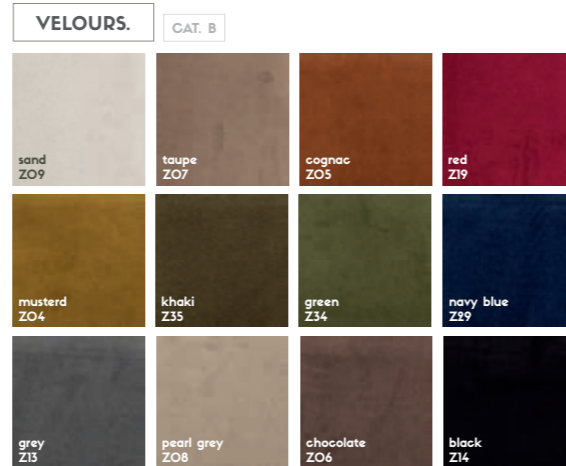

Choose your seat.color