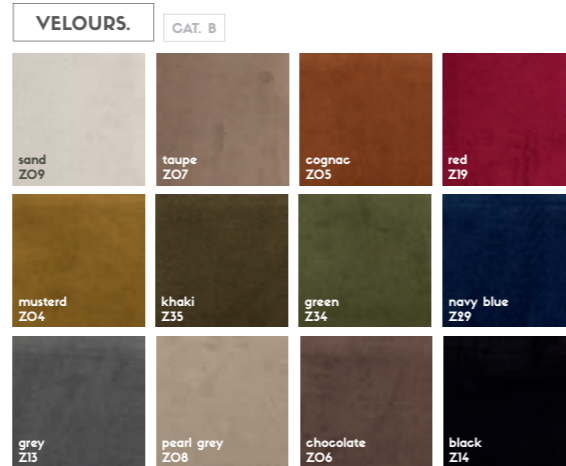

Choose your seat.color