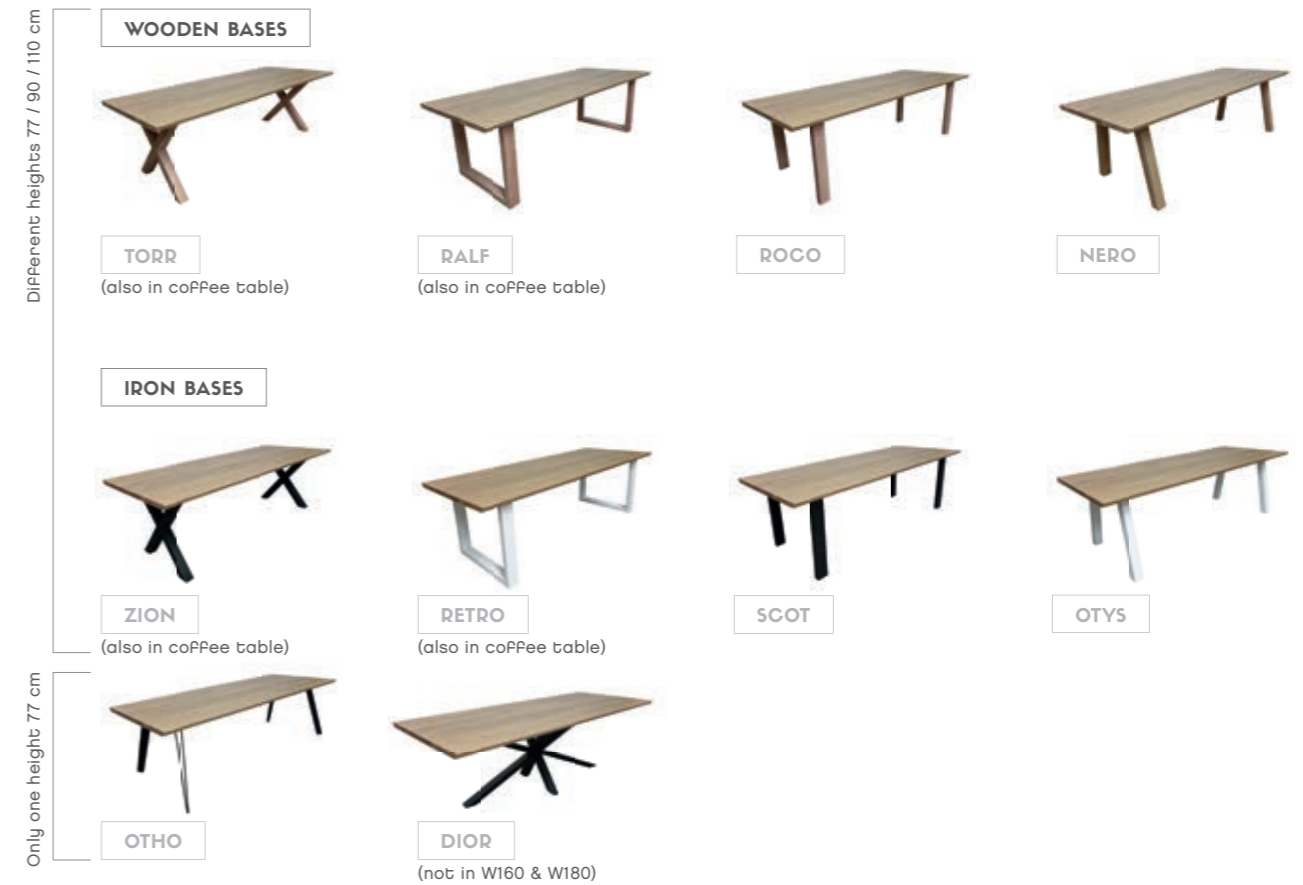

Table Dima
p. 85

Chair Hapy
p. 07

Rectangular Seven.top

DIMENSIONS

COFFEE TABLE

W130 . D70 . H40cm

DINING TABLE

W160 . D100 . H77 cm
W180 . D100 . H77 cm
W200 . D100 . H77 cm
W220 . D100 . H77 cm
W240 . D100 . H77 cm
W260* . D100 . H77 cm
W280* . D100 . H77 cm
W300* . D100 . H77 cm

COUNTER TABLE

W160 . D100 . H90 cm
W180 . D100 . H90 cm
W200 . D100 . H90 cm
W220 . D100 . H90 cm
W240 . D100 . H90 cm
W260* . D100 . H90 cm
W280* . D100 . H90 cm
W300* . D100 . H90 cm

BAR TABLE

W160 . D100 . H110 cm
W180 . D100 . H110 cm
W200 . D100 . H110 cm
W220 . D100 . H110 cm
W240 . D100 . H110 cm
W260* . D100 . H110 cm
W280* . D100 . H110 cm
W300* . D100 . H110 cm

POSSIBLE COLORS

top / base

OAK. (*all tops are treated with varnish)

base

IRON.

*OPTION : extra wooden support leg for tables from 2M60 till 3M. (same color as the table top)