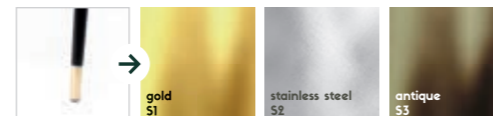

## Possible options

A. PIPING.

you can choose From tone on tone or From 3 colors

B. SOCKS.

you can choose From 3 colors

more info about the possible seat color and leg color on page 66 - 67

Rubic rack left  
p. 120