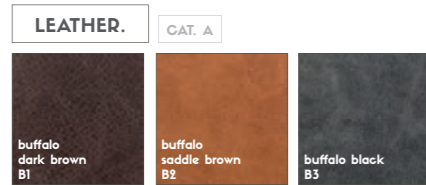

Choose your seat.color