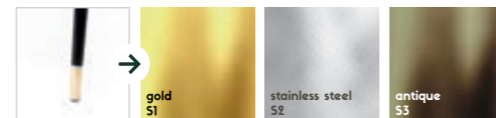

## Possible options

A. PIPING.

you can choose From tone on tone or From 3 colors

B. SOCKS.

you can choose From 3 colors

more info about the possible seat color and leg color on page 66 - 67