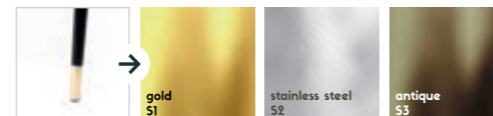

## Possible options

A. PIPING.

you can choose From tone on tone or From 3 colors

B. SOCKS.

you can choose From 3 colors

more info about the possible seat color and leg color on page 66 - 67

Table Jazz  
p. 105