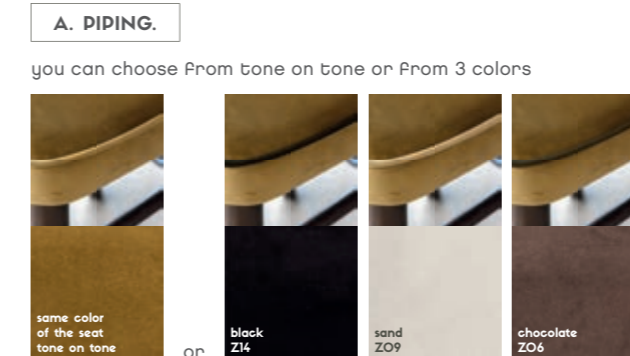

Choose your options