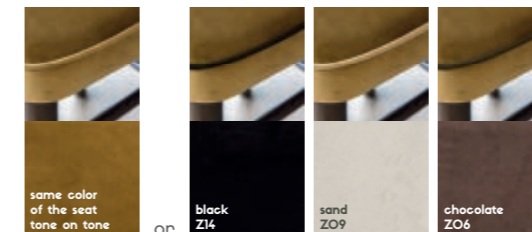

### Possible options

A. PIPING.

you can choose From tone on tone or From 3 colors

more info about the possible seat color and leg color on page 66 - 67

## Possible options

A. PIPING.

you can choose From tone on tone or From 3 colors

B. SOCKS.

you can choose From 3 colors

more info about the possible seat color and leg color on page 66 - 67

## Possible options

A. PIPING.

you can choose From tone on tone or From 3 colors

more info about the possible seat color and leg color on page 66 - 67

Table Lena  
p. 95

Chair Joy  
p. 56