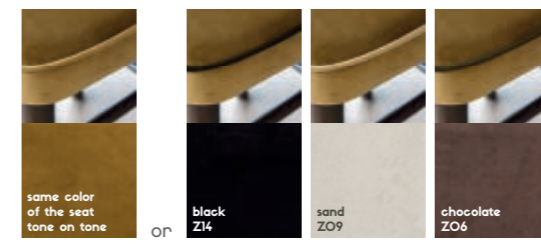

**VILT.** CAT. C

light grey VL	beige Vi	red VR
orange VO	yellow VY	green VE
petrol VP	light blue VB	grey V6

**LEATHERLOOK.** CAT. C

toledo white T4	old olive OC	old brown CB	toledo taupe TT
old anthracite OA	toledo anthracite T6	black leather look BKL	

### Possible options

A. PIPING.

you can choose From tone on tone or From 3 colors

more info about the possible seat color and leg color on page 66 - 67