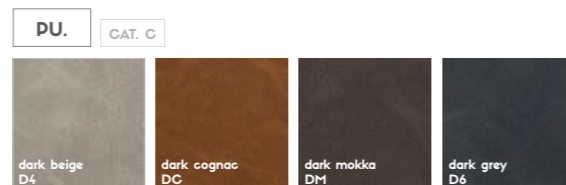

Choose your seat.color