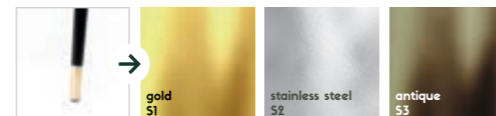

## Possible options

A. PIPING.

you can choose From tone on tone or From 3 colors

B. SOCKS.

you can choose From 3 colors

more info about the possible seat color and leg color on page 66 - 67